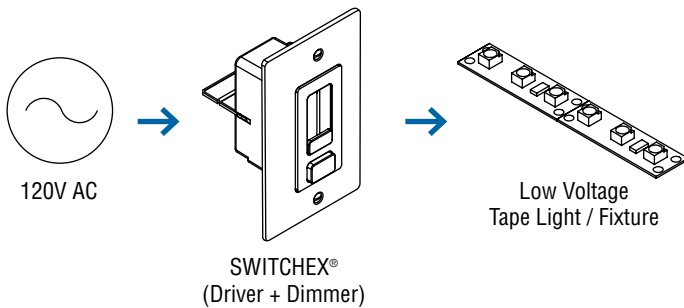

www.magiclite.com

02/17

SWITCHEX® IS THE SOLUTION

SWITCHEX® MODELS

SKU	SX-12V-DD-60W	SX-24V-DD-100W
Environment	Indoor	
Input Voltage	120VAC	
Output Voltage	12VDC	24VDC
Wattage	60W	100W
Connection Type	Hardwire	
Mounting	Single-Gang Box	
Certification	UL Listed 2108	

3 switch plate faces included - Glossy Dark Brown, Glossy Light Almond, Glossy White. Glossy Black option sold separately. Electrical box not included.

THE DRIVER IS INSIDE

SWITCHEX® is all you need between your line voltage and low voltage LED lighting. The integrated driver converts 120VAC to either 12VDC or 24VDC and it fits in a standard electrical box.