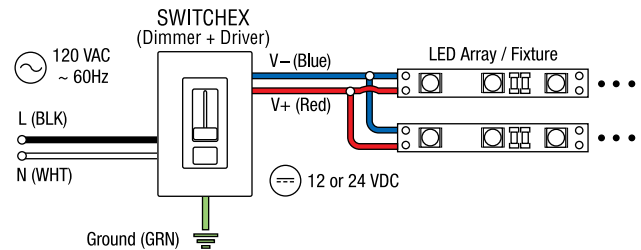

3 switch plate faces included - Glossy Dark Brown, Glossy Light Almond, Glossy White. Glossy Black option sold separately. Electrical box not included.

THE DRIVER IS INSIDE

SWITCHEX® is all you need between your line voltage and low voltage LED lighting. The integrated driver converts 120VAC to either 12VDC or 24VDC and it fits in a standard electrical box.

No Remote Driver Required

SWITCHEX® Driver and Dimmer Switch Diagram

**GLOSSY DARK BROWN • GLOSSY LIGHT ALMOND
GLOSSY WHITE • GLOSSY BLACK**

TRIM PLATES (sold separately)

SKU	Finish
SX-TP-BR	Glossy Dark Brown
SX-TP-LA	Glossy Light Almond
SX-TP-WH	Glossy White
SX-TP-BL	Glossy Black