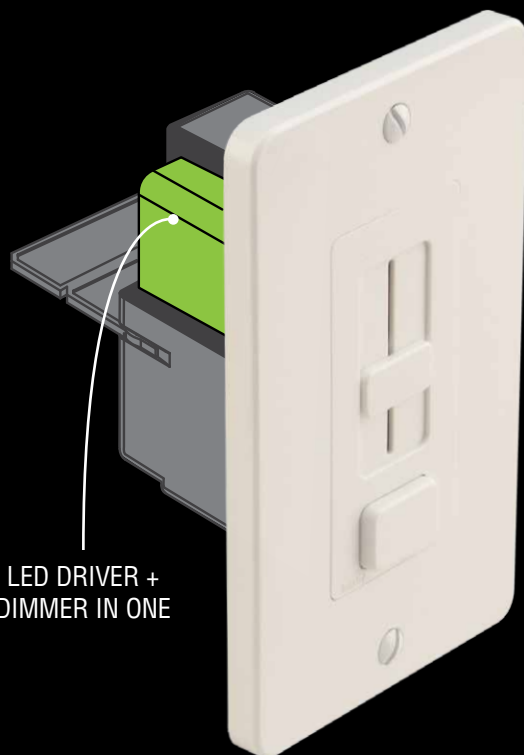

LED DRIVER + DIMMER IN ONE