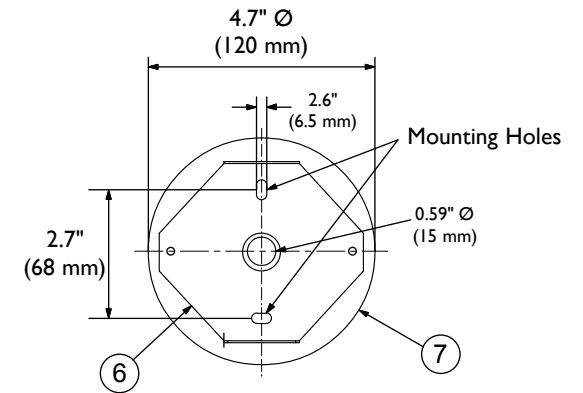

Canopy Facing Up
is for Dry Location Only.

Rotation

Catalog#
FSP-(3000K, 5000K)-B
B = Black Fixture

Focal Spotlight Specifications	
Current: 700mA	
Power: 2.1 W Per LED	
CRI Value: 80	
Color	Output
3000K	73 Lm Per LED
5000K	83 Lm Per LED

Pivot

TOKISTAR LIGHTING INC.

1015 E. DISCOVERY LANE
ANAHEIM, CA 92801
TEL: 714 772 7005 FAX: 714 772 7014
email: info@tokistar.com Website: tokistar.com

Focal Spotlight Submittal	No.	Part	Material
Catalog#: FSP-(3000K, 5000K)-B	1	Fixture Head	Aluminum
Date: September 1, 2019	2	Symmetrical Lens	Hard Glass
Drawn By: R.Cordova	3	Canopy	Aluminum
Scale: 1:4	4	Conductors	PVC insulation #18 AWG x 2
Weight: 1.6 lbs / 710g	5	Knurled Nut	Brass
	6	Mounting Plate	Stainless Steel
	7	Insulation	Rubber
	8	Bracket	Stainless Steel