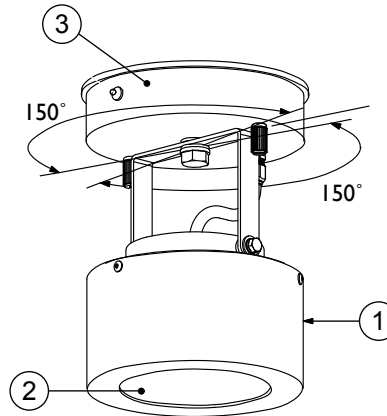

Canopy Facing Up
is for Dry Location Only.

Rotation

Catalog#
FSP-(3000K, 5000K)-B
B = Black Fixture

Focal Spotlight Specifications	
Current: 700mA	
Power: 2.1 W Per LED	
CRI Value: 80	
Color	Output
3000K	73 Lm Per LED
5000K	83 Lm Per LED

Pivot

TOKISTAR LIGHTING INC.

1015 E. DISCOVERY LANE
ANAHEIM, CA 92801
TEL: 714 772 7005 FAX: 714 772 7014
email: info@tokistar.com Website: tokistar.com

Focal Spotlight Submittal	No.	Part	Material
Catalog#: FSP-(3000K, 5000K)-B	1	Fixture Head	Aluminum
Date: September 1, 2019	2	Symmetrical Lens	Hard Glass
Drawn By: R.Cordova	3	Canopy	Aluminum
Scale: 1:4	4	Conductors	PVC insulation #18 AWG x 2
Weight: 1.6 lbs / 710g	5	Knurled Nut	Brass
	6	Mounting Plate	Stainless Steel
	7	Insulation	Rubber
	8	Bracket	Stainless Steel