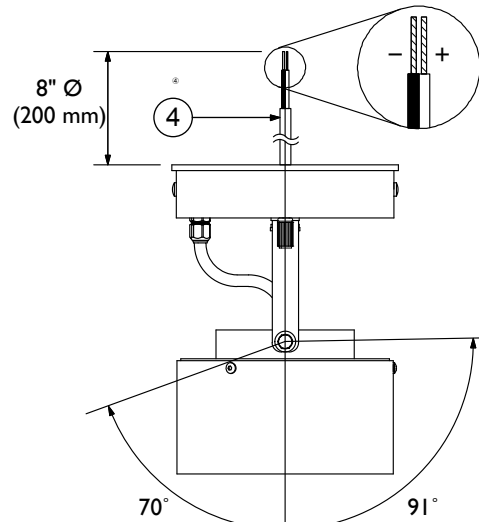

Canopy Facing Up
is for Dry Location Only.

Rotation

Catalog#
FSP-(3000K, 5000K)-B
B = Black Fixture

Focal Spotlight Specifications	
Current: 700mA	
Power: 2.1 W Per LED	
CRI Value: 80	
Color	Output
3000K	73 Lm Per LED
5000K	83 Lm Per LED

Pivot

TOKISTAR LIGHTING INC.

1015 E. DISCOVERY LANE
ANAHEIM, CA 92801
TEL: 714 772 7005 FAX: 714 772 7014
email: info@tokistar.com Website: tokistar.com

Focal Spotlight Submittal	No.	Part	Material
Catalog#: FSP-(3000K, 5000K)-B	1	Fixture Head	Aluminum
Date: September 1, 2019	2	Symmetrical Lens	Hard Glass
Drawn By: R.Cordova	3	Canopy	Aluminum
Scale: 1:4	4	Conductors	PVC insulation #18 AWG x 2
Weight: 1.6 lbs / 710g	5	Knurled Nut	Brass
	6	Mounting Plate	Stainless Steel
	7	Insulation	Rubber
	8	Bracket	Stainless Steel