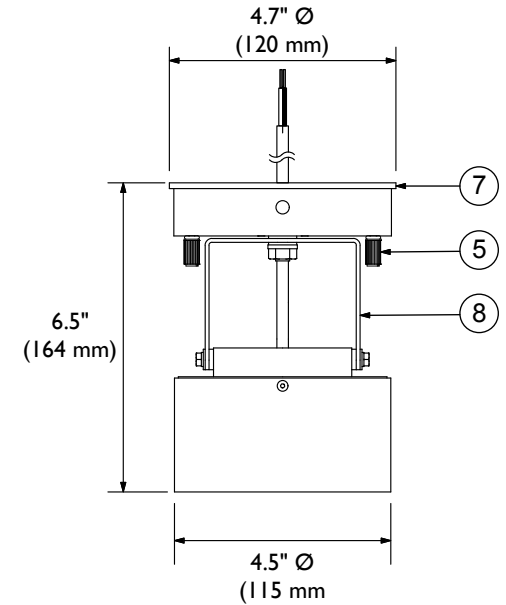

Canopy Facing Up
is for Dry Location Only.

Rotation

Catalog#
FSP-(3000K, 5000K)-B
B = Black Fixture

Focal Spotlight Specifications	
Current: 700mA	
Power: 2.1 W Per LED	
CRI Value: 80	
Color	Output
3000K	73 Lm Per LED
5000K	83 Lm Per LED

Pivot

TOKISTAR LIGHTING INC.

1015 E. DISCOVERY LANE
ANAHEIM, CA 92801
TEL: 714 772 7005 FAX: 714 772 7014
email: info@tokistar.com Website: tokistar.com

Focal Spotlight Submittal	No.	Part	Material
Catalog#: FSP-(3000K, 5000K)-B	1	Fixture Head	Aluminum
Date: September 1, 2019	2	Symmetrical Lens	Hard Glass
Drawn By: R.Cordova	3	Canopy	Aluminum
Scale: 1:4	4	Conductors	PVC insulation #18 AWG x 2
Weight: 1.6 lbs / 710g	5	Knurled Nut	Brass
	6	Mounting Plate	Stainless Steel
	7	Insulation	Rubber
	8	Bracket	Stainless Steel