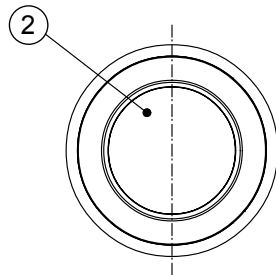

Scale: 1:3

Rotation

Cutout Dimension

Catalog#
FSM-(2400K, 2700K, 3000K, 4000K, 5000K)-03D-(B,W)

03D = 3° Lens
B = Black Fixture
W = White Fixture

Focal SpotMini Specifications

Current: 700mA	
Power: 2.1 W Per LED	
CRI Value: 85	
Color	Output
2400K	34 Lm Per LED
2700K	41 Lm Per LED
3000K	45 Lm Per LED
4000K	50 Lm Per LED
5000K	55 Lm Per LED

TOKISTAR LIGHTING INC.

1015 E. DISCOVERY LANE
ANAHEIM, CA 92801
TEL: 714 772 7005 FAX: 714 772 7014
email: info@tokistar.com Website: tokistar.com

Focal SpotMini Submittal	No.	Part	Material
Catalog#: FSM-(2400K, 2700K, 3000K, 4000K, 5000K)-03D-(B,W)	1	Fixture Head	Aluminum
Date: September 1, 2019	2	Lens	Acrylic
Drawn By: R.Cordova	3	Bracket	Steel
Scale: 1:2	4	Ceiling Plate	Steel
Weight: 0.6 lbs / 240g	5	Retainer Clip	Stainless Steel
	6	Conductors	PVC insulation #22 AWG x 2
	7	Sleeving	Fiberglass
	8	Fixture Cap	PBT