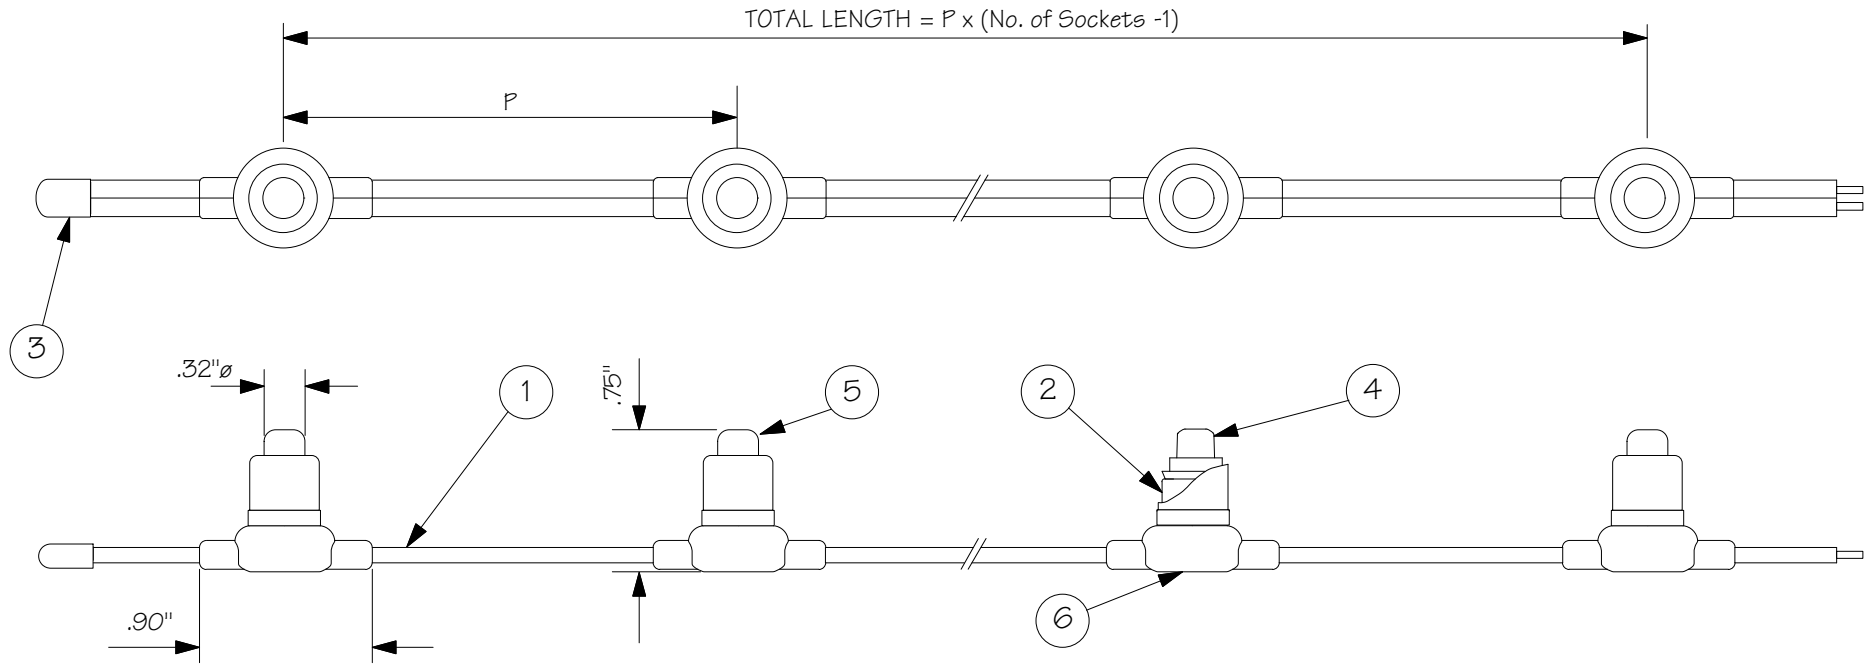

FL SERIES-0.1 WATT TOKILED[®]

| CATALOG# | P (INCH) | MAX. LENGTH |
|-------------------------------|-------------|-------------|
| FLBK-60-(LED CODE)-(WP) | 2.4 ± .20 | 63 FT. |
| FLBK-110-(LED CODE)-(WP) | 4.25 ± .20 | 84 FT. |
| FL(BK,WG)-160-(LED CODE)-(WP) | 6.25 ± .20 | 100 FT. |
| FL(BK,WG)-210-(LED CODE)-(WP) | 8.25 ± .20 | 116 FT. |
| FL(BK,WG)-310-(LED CODE)-(WP) | 12.25 ± .20 | 142 FT. |
| FLBK-410-(LED CODE)-(WP) | 16.25 ± .20 | 164 FT. |

DATE: MAY 1, 2018

DRAWN BY: R. CORDOVA

SCALE: 1:1

WEIGHT: 15g/ft.

NO.

1

2

3

4

5

6

PART

WIRE

LAMP SOCKET

END CAP

LED