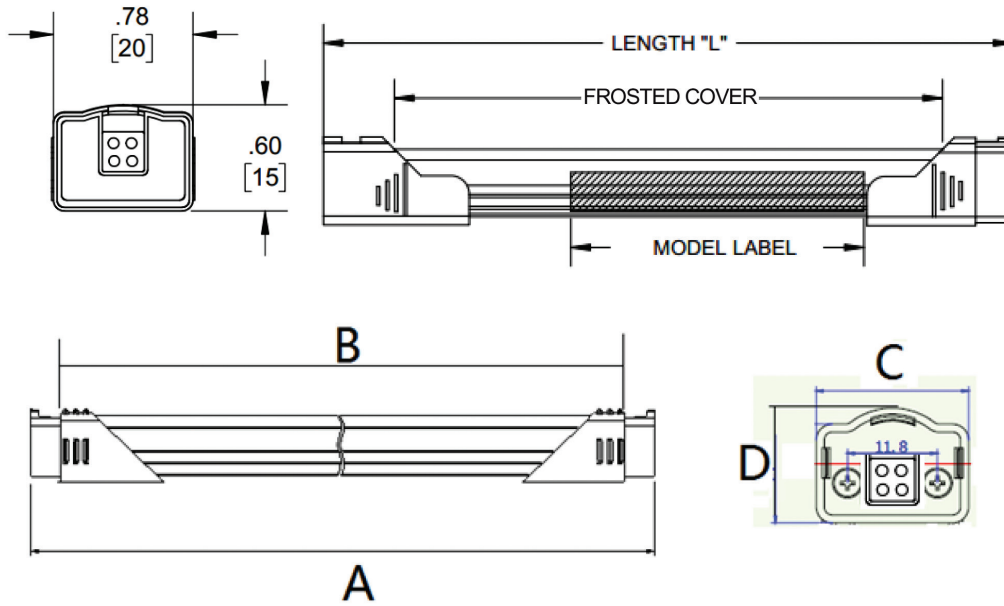

Gen 2 LED Hard Strip

DIMMABLE

Gen 2 LED Hard Strip is a new and improved energy efficient linkable strip, that provides a smooth, even lighting, eliminating any hot spots.

Features

- 50,000 hours life
- Use high brightness 0.5W Epistar LEDs as lighting source
- Even light distribution with 120° viewing angle
- 24V DC
- 4 sizes – 11.8” (30cm), 19.7” (50cm), 39.4” (100cm), 47.3” (120cm)
- Convenient connector between two strips
- Diffused frosted lens to reduce glare
- Temperature rating: -35C - 50C
- 3 year limited warranty

NOTE: Each Hard Strip bar ships with 2pcs of 0° mounting clips and one end cap.

Specifications

Input Voltage (V DC)	24
Power per strip	11.8” (30cm) = 4W 19.7” (50cm) = 7W 39.4” (100cm) = 13W 47.3” (120cm) = 16W
LED Qty. per strip	11.8” (30cm) = 36 19.7” (50cm) = 60 39.4” (100cm) = 132 47.3” (120cm) = 156
Lumen (lm) NW = Neutral White WW = Warm White	11.8” (30cm) = 380 WW, 400 NW 19.7” (50cm) = 621 WW, 664 NW 39.4” (100cm) = 1036 WW, 1066 NW 47.3” (120cm) = 1100 WW, 1150 NW
Colour Temperature WW = Warm White NW = Neutral White	3000K +/- 200K 4200K +/- 200K
Viewing Angle	120°
Lens	Frosted

Ordering Code:

LV - HS - PD20 - 24V - -
 30 - 30cm (11.8”) WW - Warm White
 50 - 50cm (19.7”) NW - Neutral White
 100 - 100cm (39.4”)
 120 - 120cm (47.3”)

Project		Type	
Date		Contact	
Notes			

Model No	Input Voltage (VDC)	Lamp Power (Watt)	A (mm)	B (mm)	C (mm)	D (mm)	Max Continuous Length (meter)
LV-HS-PD20-24V-30	24V	4 W	300	286	20	15	6
LV-HS-PD20-24V-50	24V	7 W	500	486	20	15	6
LV-HS-PD20-24V-100	24V	13 W	1000	986	20	15	6
LV-HS-PD20-24V-120	24V	16 W	1200	1186	20	15	6