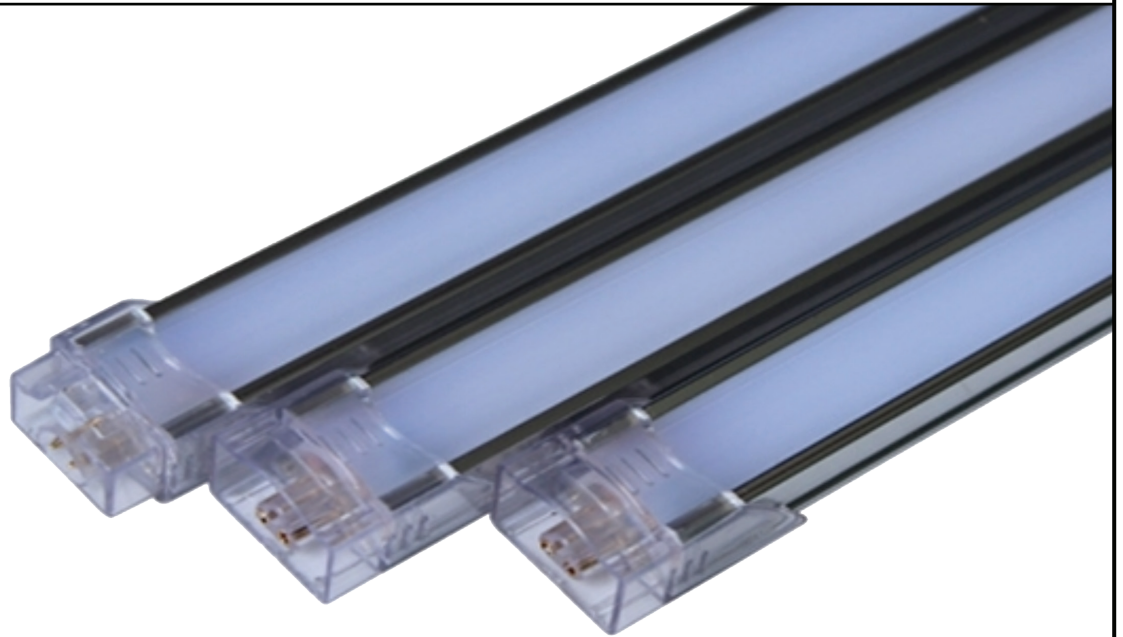

Gen 2 LED Hard Strip

DIMMABLE

Gen 2 LED Hard Strip is a new and improved energy efficient linkable strip, that provides a smooth, even lighting, eliminating any hot spots.

Features

- 50,000 hours life
- Use high brightness 0.5W Epistar LEDs as lighting source
- Even light distribution with 120° viewing angle
- 24V DC
- 4 sizes – 11.8” (30cm), 19.7” (50cm), 39.4” (100cm), 47.3” (120cm)
- Convenient connector between two strips
- Diffused frosted lens to reduce glare
- Temperature rating: -35C - 50C
- 3 year limited warranty

NOTE: Each Hard Strip bar ships with 2pcs of 0° mounting clips and one end cap.

Specifications

Input Voltage (V DC)	24
Power per strip	11.8” (30cm) = 4W 19.7” (50cm) = 7W 39.4” (100cm) = 13W 47.3” (120cm) = 16W
LED Qty. per strip	11.8” (30cm) = 36 19.7” (50cm) = 60 39.4” (100cm) = 132 47.3” (120cm) = 156
Lumen (lm) NW = Neutral White WW = Warm White	11.8” (30cm) = 380 WW, 400 NW 19.7” (50cm) = 621 WW, 664 NW 39.4” (100cm) = 1036 WW, 1066 NW 47.3” (120cm) = 1100 WW, 1150 NW
Colour Temperature WW = Warm White NW = Neutral White	3000K +/- 200K 4200K +/- 200K
Viewing Angle	120°
Lens	Frosted

Ordering Code:

LV - HS - PD20 - 24V - -
 30 - 30cm (11.8”) WW - Warm White
 50 - 50cm (19.7”) NW - Neutral White
 100 - 100cm (39.4”)
 120 - 120cm (47.3”)

Project		Type	
Date		Contact	
Notes			

Model No	Input Voltage (VDC)	Lamp Power (Watt)	A (mm)	B (mm)	C (mm)	D (mm)	Max Continuous Length (meter)
LV-HS-PD20-24V-30	24V	4 W	300	286	20	15	6
LV-HS-PD20-24V-50	24V	7 W	500	486	20	15	6
LV-HS-PD20-24V-100	24V	13 W	1000	986	20	15	6
LV-HS-PD20-24V-120	24V	16 W	1200	1186	20	15	6