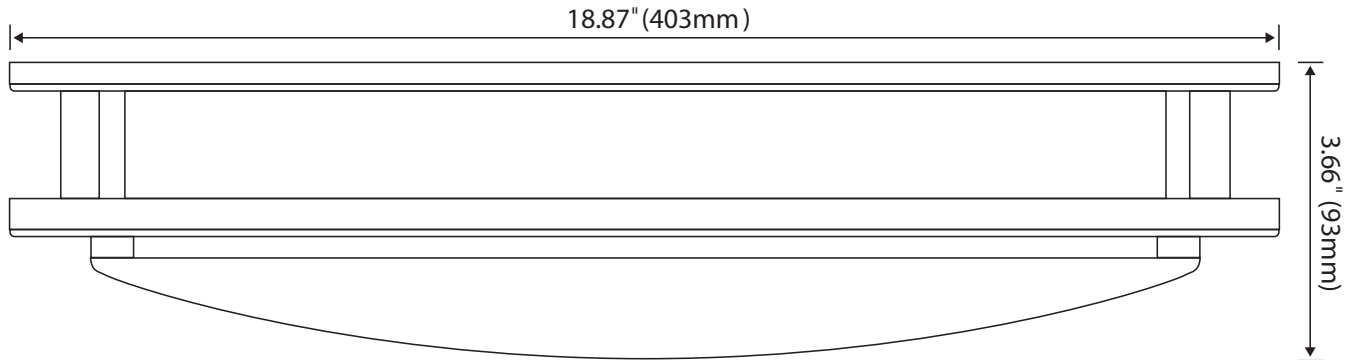

Features

- Elegant and energy efficient design
- Available in brushed nickel trim
- Suitable for damp location
- Input voltage 120VAC
- Dimmable with most ELV dimmers
- 50,000 hours life
- cETLus listed
- Easy installation
- Maintenance free
- Even light distribution
- 5 year warranty