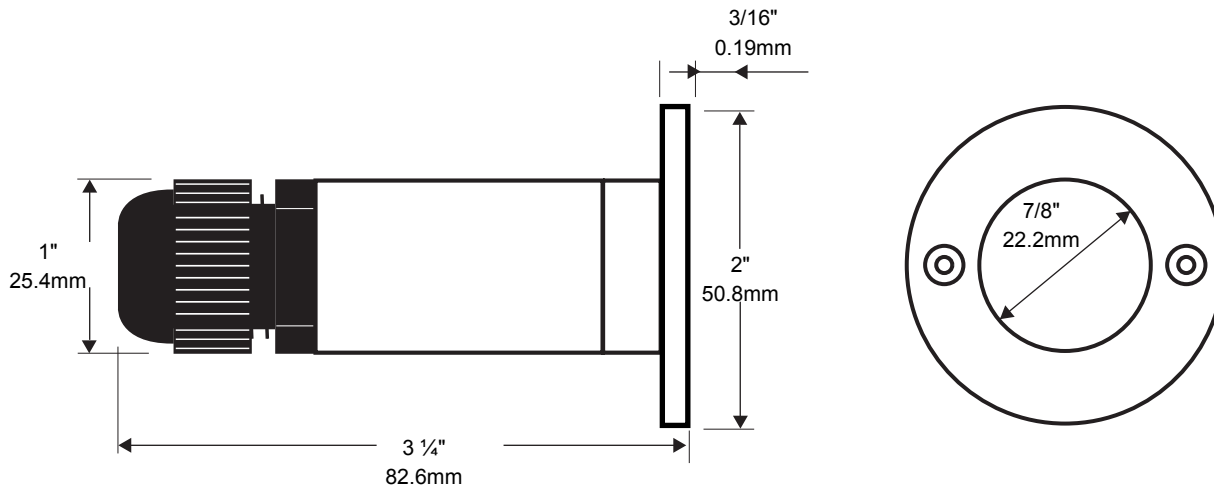

LED Mini Disk Light

A robust LED marker light ideal for public or residential applications, indoor or outdoor.

YY = AL - Aluminum, BK - Black, BZ - Bronze, WH - White
XX = WW - Warm White, WH - White, AM - Amber, BL - Blue, GR - Green, RD - Red

Features

- Now dimmable on the primary power supply side with our new dimmable LED Drivers!
- Long life – 50,000 hours
- Low power consumption of 0.24 watts per fixture
- Safe 12 volt, Class 2 power supply (not included)
- Up to 100 fixtures per power supply
- cUL listed for in-wall, IC ceiling, in-floor, outdoor wet, and outdoor burial applications
- Fits in any 1" diameter hole, 3 1/2" long
- 2 year limited warranty

Specifications

Voltage 12V DC	12V DC
LED Module Specifications	12V DC, 20mA, 0.24 Watts
Average LED Life	50,000 hours
LED Colours	White 5400K, Warm White 2900K, Blue, Green, Amber, Red
Cover Finish	Aluminum, White, Bronze, Black
Barrel Finish	Aluminum
Packaging	Individually packaged in corrugated box
Construction	Both cover and barrel are die cast aluminum
Lens	Frosted Tempered Glass
Wiring Options	Each LED Driver can power up to 200 LED MiniDisc Lights by parallel wiring ("daisy chain") between fixtures. NOTE: Use LW-18G-CL2 for all in-wall applications, LW-18G-BUR for all burial applications.
Approval	cETLus listed and labeled for wet, IC, ceiling, wall and direct burial applications

Ordering Code:

LEDMD - -

LED Colour: WW, WH, AM, BL, GR, RD
Finish: AL, BK, BZ, WH

Accessories:

LEDMD-CF

LED MiniDisc concrete form for concrete pour applications. Fits over most 1/2" (12.7mm) conduit junction boxes.

Drivers:

Dimmable (Indoor/Outdoor)

MLDRE-20-12-DM
Max. recommended load 18W or 75 LEDMD
Min. recommended load 8W or 34 LEDMD

MLDRE-60-12-DM
Max. recommended load 54W or 200 LEDMD
Min. recommended load 8W or 34 LEDMD

Non-Dimmable

LEDDR-12-20W-HW
Indoor driver
20W hardwire
Max. 75 MiniDisc Lights

LEDDR-12-60W
Indoor/Outdoor driver
60W hardwire
Max. 200 MiniDisc Lights

Project

Type

Date

Contact

Notes