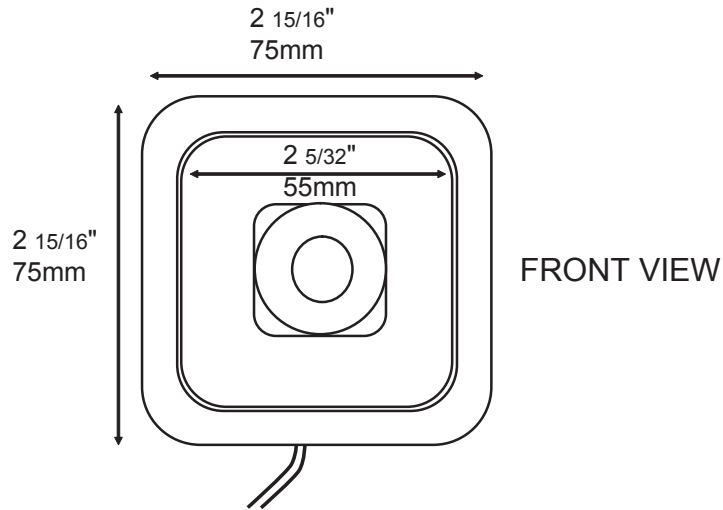

## Specifications

Dimensions	2 15/16" x 2 15/16" x 1/2" (75mm x 75mm x 13mm)
Product Material	Aluminum base, PC cover
Lens	Frosted glass
Cover Colours	Available in White, Black, Bronze, Aluminum
Mounting	Wood screws provided or double sided tape provided
Average LED life	40,000 hours
LEDs per fixture	6
Operating Voltage	24V DC
Power Consumption	3.26W
Current	136mA
Fixture Illuminance	404 lux 17 3/4" (45cm) above surface
Luminous Flux of LED Module	137 lumens
Luminous Efficacy	42 lm/W
CRI	83
Colour Temperature	3000°K
Operating Temperature	-5°C – 50°C
Dimmable	Yes

1/2"  
13mm  SIDE PROFILE

### Revisions:

4		
3		
2		
1		

XX = FINISH COLOUR - AL = ALUMINUM, BK = BLACK, BZ = BRONZE, WH = WHITE

Project:

Part number: LEDMS-II-XX

Scale: NTS

Product: LED MINI STAR II, 24V DC, 3.5W

Type: