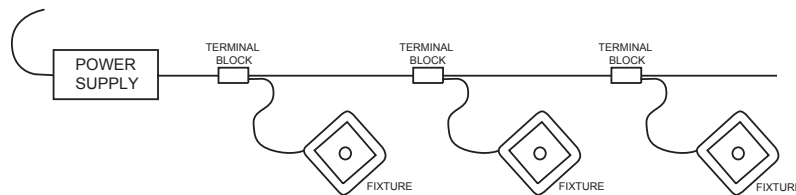

## Specifications

Dimensions	2 15/16" x 2 15/16" x 1/2" (75mm x 75mm x 13mm)
Product Material	Aluminum base, PC cover
Lens	Frosted glass
Cover Colours	Available in White, Black, Bronze, Aluminum
Mounting	Wood screws provided or double sided tape provided
Average LED life	40,000 hours
LEDs per fixture	6
Operating Voltage	24V DC
Power Consumption	3.26W
Current	136mA
Fixture Illuminance	404 lux 17 3/4" (45cm) above surface
Luminous Flux of LED Module	137 lumens
Luminous Efficacy	42 lm/W
CRI	83
Colour Temperature	3000°K
Operating Temperature	-5°C – 50°C
Dimmable	Yes

1/2"  
13mm  SIDE PROFILE

### SINGLE FIXTURE WIRING