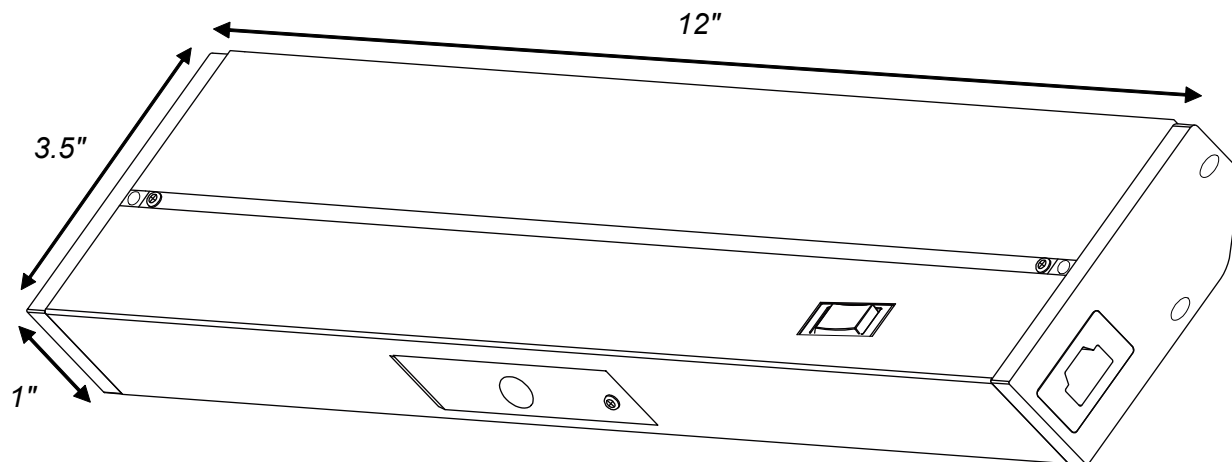

LTSPRO-12-YY is constructed with aluminum housing and a matte white polycarbonate diffuser. It has a hi-low rocker switch and a slide selector switch for changing Kelvin colour temperature.

Features

- Adjustable to 3 colour temperatures: 2700K, 3300K and 4000K (warm white to cool white)
- Dimmable with most ELV dimmers
- Comes with High / Low Switch
- Low power consumption
- Edge Lit technology eliminates hot spots - smooth luminance
- Fast and easy installation - quick connects, captive mounting screws
- Comes with cord and plug as well as knockouts for hardwire
- 3/8" connector provided
- Shallow profile conceals fixture
- Linkable up to 400 watts
- 90 CRI - the best in the business!
- Available in 6 sizes 9", 12", 18", 24", 32" and 40"
- 3 year limited warranty
- cETLus and EnergyStar listed for dry locations.

Specifications

Colour Rendering Index	90+
Input Power	120V
Colour Temperature	2700K - 4000K
LEDs	Epistar
Power Factor	0.95
Watt	5W
Lumens	250-300
Dimensions	L - 12" W - 3.5" H - 1"
Dimmable	Yes
Finish Colour	BK - Black BZ - Bronze SN - Satin Nickel WH - White

Ordering Code:

LTSPRO - 12 -

Finish Colour: **BK** - Black
BZ - Bronze
SN - Satin Nickel
WH - White

Included with each fixture:

- (1) Under cabinet lighting fixture
- (1) 182.88 cm (72") cord and plug
- (1) End-to-end connector
- (1) Romex connector
- (2) Wood screws
- (1) 20.86cm (8") jumper cable

Project		Type	
Date		Contact	
Notes