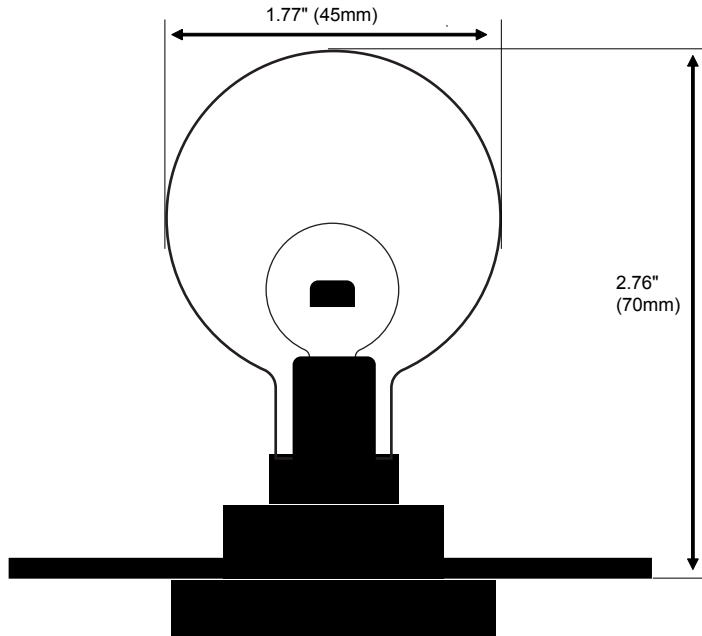

24V LED Globe Light is a Marquee Style decorative string light designed for the toughest of weather condition.

Shown Actual Size

Specifications

Electrical	24V DC, .5W
LED Life	50,000 hours
LED Colours	Cool White 6000K Warm White 2700k Red, Blue, Green, Amber <small>*Colours available upon request.</small>
Lumens	50 lumens
Efficacy	100lm/w
Cable	PVC Black SPT2 16AWG outdoor rated
Operating Temperature	-25°C to 65°C
Maximum length	150' (45.6M) Not to exceed 180 lamps
Wiring	Directly wired to class 2, 24V power supply

Power Supplies

Dimmable Indoor/Outdoor		Max # of Globes
MLDRE-40-24-DM	40 Watts	80
MLDRE-96-24-DM	96 Watts	180
Non Dimmable Indoor/Outdoor		
MLDR-120-24	120 Watts	180*
Non Dimmable Indoor		
MLDR-20-24-JB	20 Watts	36

*180 on a single tap or 200 on combined two secondary taps

Features

- Low power consumption
- Safe class 2, 24V power supply
- Field cuttable
- Multiple lamp spacing available
- Durable construction for indoor and outdoor use
- Available in Cool White and Warm White
- Optional Red, Blue, Green, & Amber are also available.

Ordering Code:

Spacing
12" Standard

MGST - 12 -

Colour

WW - Warm White
CW - Cool White
R - Red
BL - Blue
G - Green
AM - Amber

Globe Light spare lamp code:

Colour

MGST - - LAMP