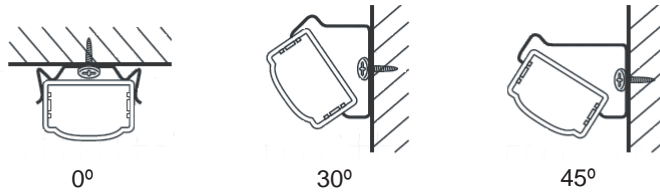

**Specifications**

LED Type 0.5W SMD PLCC-2 LEDs  
 Size (mm) 300 x 16 x 10  
 Power Per Strip 3.6W  
 Colour RGB  
 Lens Clear  
 Viewing angle 120°  
 Dimmable Yes  
 Lumen Output 280  
 Operating Voltage 24v  
 LED Qty. per strip 18  
 Approvals cULus

**Mounting Options**

Rotary Mounting Clip

Revisions:

4		
3		
2		
1		

Project:

Part number: LV-HS-RGB-24T2-1

Scale: NTS

Product: LED HARDHARDSTRIP RGB 300mm 3.6W 120°