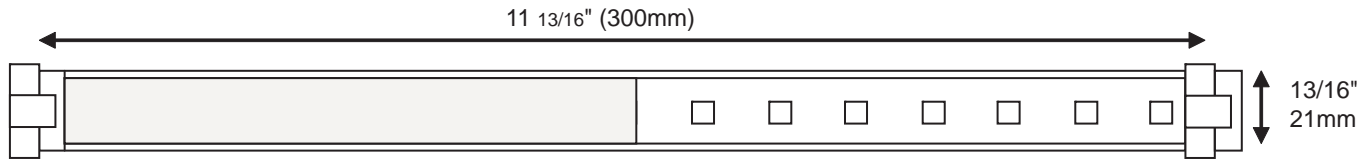

**Specifications**

LED Type 0.5W SMD PLCC-2 LEDs  
 Size (mm) 300 x 16 x 10  
 Power Per Strip 3.6W  
 Colour RGB  
 Lens Clear  
 Viewing angle 120°  
 Dimmable Yes  
 Lumen Output 280  
 Operating Voltage 24v  
 LED Qty. per strip 18  
 Approvals cULus

**Mounting Options**

Rotary Mounting Clip

Revisions:

4		
3		
2		
1		

Project:

Part number: LV-HS-RGB-24T2-1

Scale: NTS

Product: LED HARDHARDSTRIP RGB 300mm 3.6W 120°