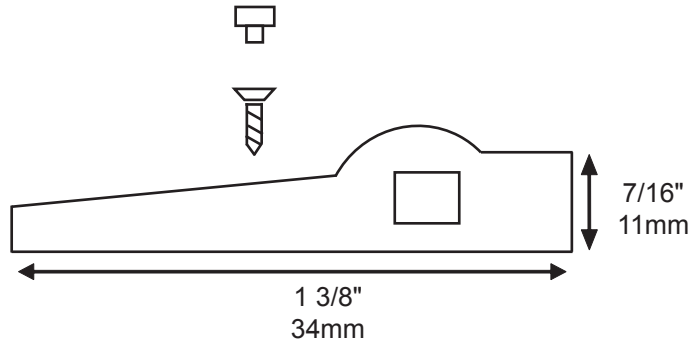

Specifications

Size	553mm x 34mm x 11mm
LED Number	12pcs
Power consumption (W)	7.0W (Max.)
Current	0.24A
Luminous flux (lm)(+/-10% tolerance)	300 lm
Luminous Efficiency	43 lm/w
Illumination @ 45cm (+/- 10% tolerance)	594 Lux
Voltage	24V DC
Fixture Colour	
Lens	Clear Glass
LED Colour	Warm White (3000K +/- 200K)
LED Type	5630
LED CRI	80
Average LED Life	40,000 hours
Mounting	Double sided tape and wood screws

*YY denotes colour: BK = Black, WH = White, BZ = Bronze, AL = Aluminum. Cord sets only available in white, bronze or black.

Revisions:

4		
3		
2		
1		

MAGIC LITE LTD.

Project:

Part number: LED-TS-2U-YY

Scale: NTS