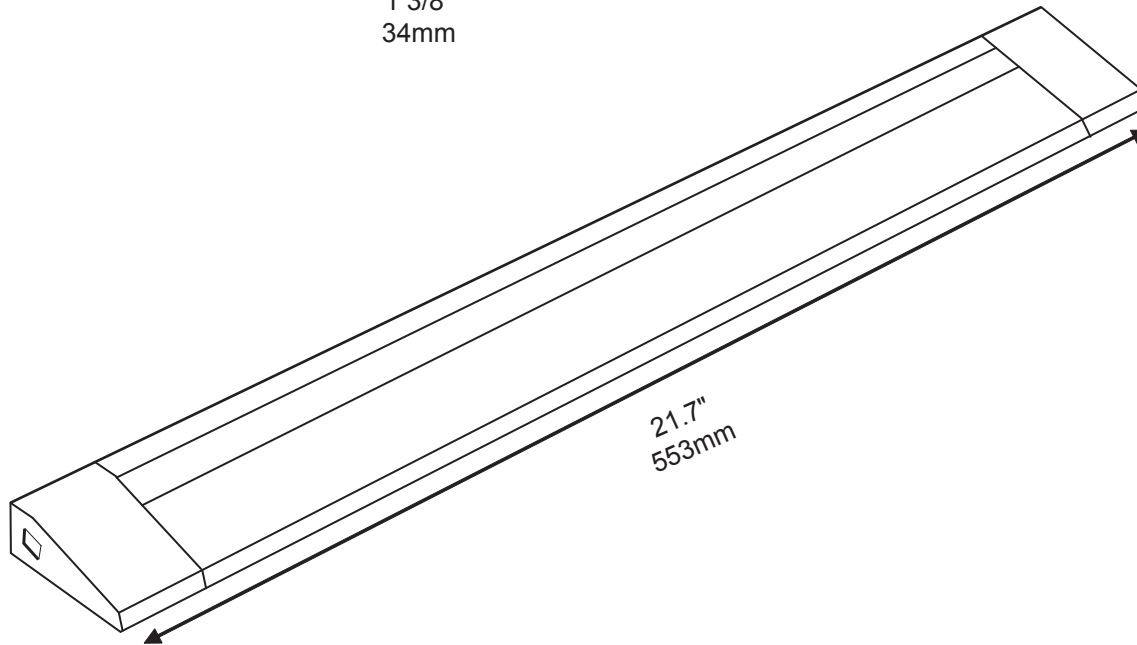

Specifications

Size	553mm x 34mm x 11mm
LED Number	12pcs
Power consumption (W)	7.0W (Max.)
Current	0.24A
Luminous flux (lm)(+/-10% tolerance)	300 lm
Luminous Efficiency	43 lm/w
Illumination @ 45cm (+/- 10% tolerance)	594 Lux
Voltage	24V DC
Fixture Colour	
Lens	Clear Glass
LED Colour	Warm White (3000K +/- 200K)
LED Type	5630
LED CRI	80
Average LED Life	40,000 hours
Mounting	Double sided tape and wood screws

*YY denotes colour: BK = Black, WH = White, BZ = Bronze, AL = Aluminum. Cord sets only available in white, bronze or black.

Revisions:

4		
3		
2		
1		

MAGIC LITE LTD.

Project:

Part number: LED-TS-2U-YY

Scale: NTS