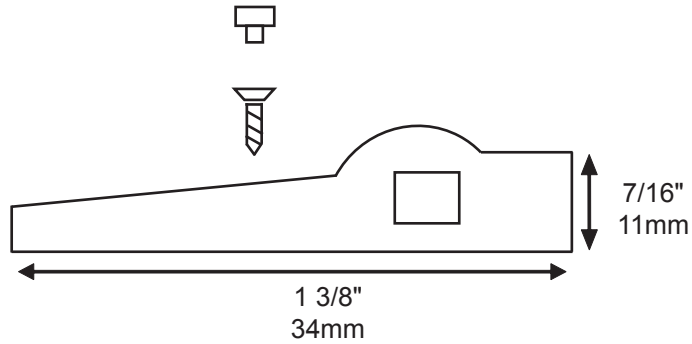

Specifications

Size	281mm x 34mm x 11mm
LED Number	6pcs
Power consumption (W)	3.5W (Max.)
Current	0.12A
Luminous flux (lm)(+/-10% tolerance)	155 lm
Luminous Efficiency	44 lm/w
Illumination @ 45cm (+/- 10% tolerance)	345 Lux
Voltage	24V DC
Fixture Colour	
Lens	Clear Glass
LED Colour	Warm White (3000K +/- 200K)
LED Type	5630
LED CRI	80
Average LED Life	40,000 hours
Mounting	Double sided tape and wood screws

*YY denotes colour: BK = Black, WH = White, BZ = Bronze, AL = Aluminum. Cord sets only available in white, bronze or black.

Revisions:

4		
3		
2		
1		

MAGIC LITE LTD.

Project:

Part number: LED-TS-1U-YY

Scale: NTS