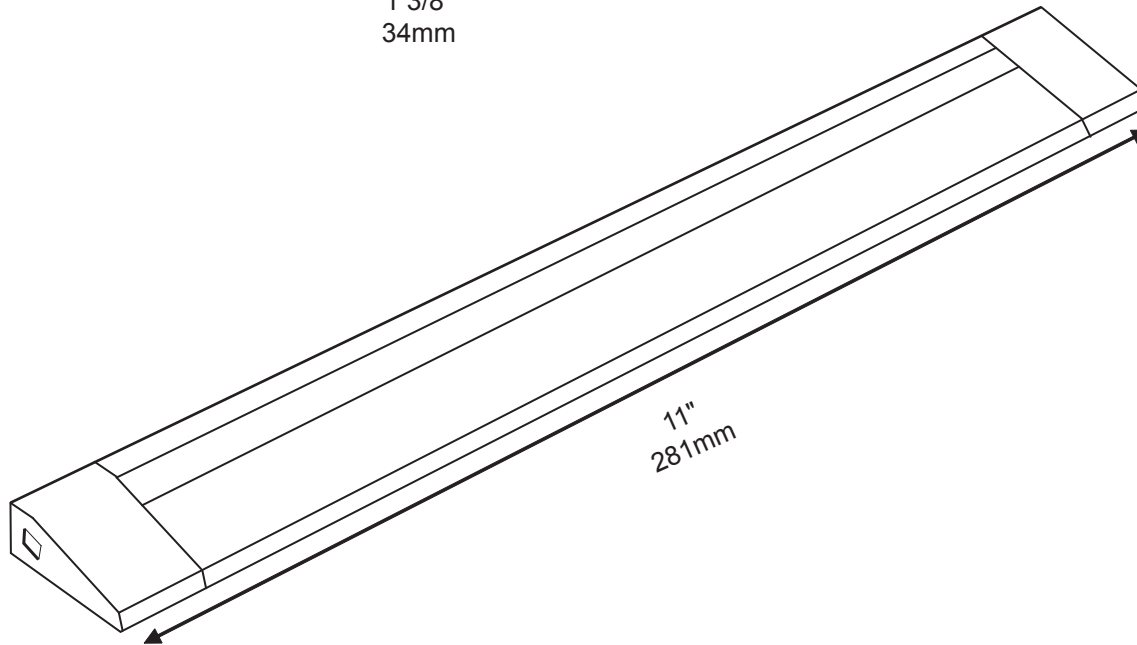

Specifications

Size	281mm x 34mm x 11mm
LED Number	6pcs
Power consumption (W)	3.5W (Max.)
Current	0.12A
Luminous flux (lm)(+/-10% tolerance)	155 lm
Luminous Efficiency	44 lm/w
Illumination @ 45cm (+/- 10% tolerance)	345 Lux
Voltage	24V DC
Fixture Colour	
Lens	Clear Glass
LED Colour	Warm White (3000K +/- 200K)
LED Type	5630
LED CRI	80
Average LED Life	40,000 hours
Mounting	Double sided tape and wood screws

*YY denotes colour: BK = Black, WH = White, BZ = Bronze, AL = Aluminum. Cord sets only available in white, bronze or black.

Revisions:

4		
3		
2		
1		

MAGIC LITE LTD.

Project:

Part number: LED-TS-1U-YY

Scale: NTS

Product: LED THIN STAR 24V/1 UNIT WARM WHITE

Type:

Date: