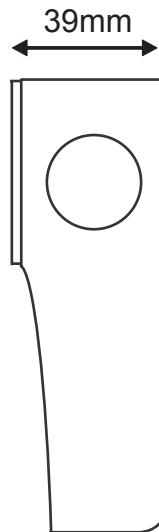

Specifications

Operating Voltage: 120 Volt
Wattage: 10.4W
Dimmable: Yes
Dimension (L x W x H): 17 1/2" x 4 5/8" x 1 1/2"
 (445mm x 113mm x 39mm)
Product View Angle: 90°
Operating Temperature: -20°C – 50°C
Storage Temperature: 10°C – 70°C
Colour Rendering Index: >80
Weight: 760g
Product Material: PC & Aluminum
Product Finish:
Product Colour:
Cover (Lens) Material: Top Cover: Frosted Glass,
 Side Cover: ABS

LED Module Specifications

Part Number: LEDMOD-HVDC
LED Life: 40,000 hours
Illuminance: 450 Lux (45cm Distance)
Luminous Flux: 175 lumens
Colour Temperature: 3000K +/- 200
LED Angle: 125°
Operating Current: .045 A

Revisions:

4		
3		
2		
1		

MAGIC LITE LTD.

Project:

Part number: LTS-2-HW/XX

Scale: NTS

Product: LED TASK STAR, WARM WHITE, 2 BULB, HARD WIRE

Type: