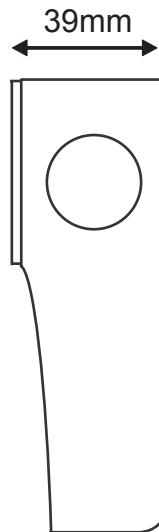

### Specifications

**Operating Voltage:** 120 Volt  
**Wattage:** 5.2W  
**Dimmable:** Yes  
**Dimension (L x W x H):** 9" x 4 5/8" x 1 1/2"  
 (229mm x 113mm x 39mm)  
**Product View Angle:** 90°  
**Operating Temperature:** -20°C – 50°C  
**Storage Temperature:** 10°C – 70°C  
**Colour Rendering Index:** >80  
**Weight:** 350g  
**Product Material:** PC & Aluminum  
**Product Finish:**  
**Product Colour:**  
**Cover (Lens) Material:** Top Cover: Frosted Glass,  
 Side Cover: ABS

### LED Module Specifications

**Part Number:** LEDMOD-HVDC  
**LED Life:** 40,000 hours  
**Illuminance:** 450 Lux (45cm Distance)  
**Luminous Flux:** 175 lumens  
**Colour Temperature:** 3000K +/- 200  
**LED Angle:** 125°  
**Operating Current:** .045 A

### Revisions:

4		
3		
2		
1		

MAGIC LITE LTD.

Project:

Part number: LTS-1-HW/XX

Scale: NTS

Product: LED TASK STAR, WARM WHITE, 1BULB, HARD WIRE

Type: