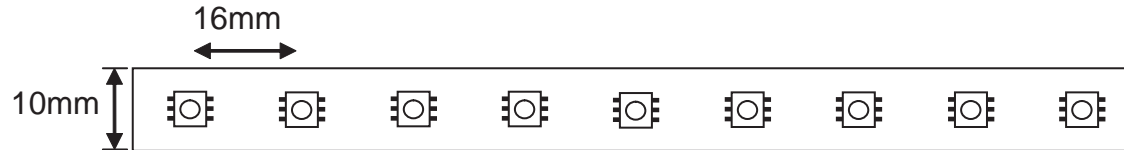

LED Type High Brightness 5060 SMD LEDs
 # of LEDs per foot (304mm) 18
 Viewing Angle 120°
 LED Life 50,000 hours
 Colour Temperature 6500K
 Lumen Output 327 Lumens per ft Cool White
 CRI 80+
 Custom Cuttable 4"
 Operating Voltage 24V DC
 Maximum Single Run 20' (6.08M)
 Power Consumption 4.3W / ft (304mm)
 LED Spacing 16mm
 Approvals cETLus
 Adhesive 3M double side adhesive tape
 IP Rating IP66

Revisions:

4		
3		
2		
1		

Project:

Part number: LP-5060-60-24OD-CW

Scale: NTS

Product: HIGH POWER TAPE LIGHT 4.3W/FT OUTDOOR USE COOL WHITE

Type:

Date: