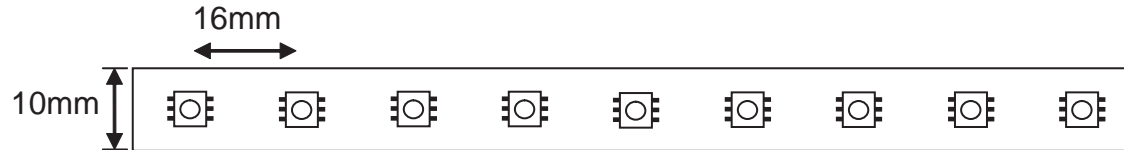

LED Type High Brightness 5060 SMD LEDs
 # of LEDs per foot (304mm) 18
 Viewing Angle 120°
 LED Life 50,000 hours to 70% initial lumen output
 Colour Temperature 3000K (+/- 200K)
 Lumen Output 285 Lumens per ft
 CRI 80+
 Custom Cuttable 4"
 Operating Voltage 24V DC
 Maximum Single Run 20' (6.08M)
 Power Consumption 4.3W / ft
 LED Spacing 16mm
 Approvals cETLus
 Adhesive 3M double side adhesive tape

Revisions:

| | | |
|---|--|--|
| 4 | | |
| 3 | | |
| 2 | | |
| 1 | | |

Project:

Part number: LP-5060-60-24-WW

Scale: NTS

Product: HIGH POWER TAPE LIGHT 4.3W/FT INDOOR USE WARM WHITE

Type:

Date: