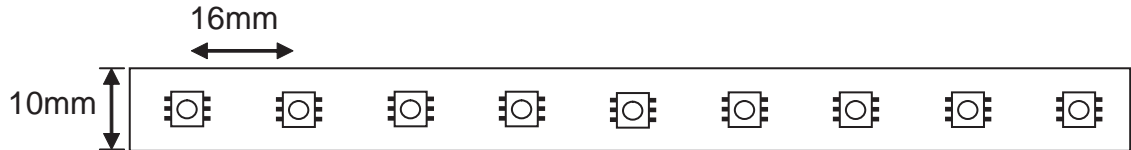

LED Type High Brightness 5060 SMD LEDs
 # of LEDs per foot (304mm) 18
 Viewing Angle 120°
 LED Life 50,000 hours
 Colour Temperature 6500K
 Lumen Output 327 Lumens per ft Cool White
 CRI 80+
 Custom Cuttable 4"
 Operating Voltage 24V DC
 Maximum Single Run 20' (6.08M)
 Power Consumption 4.3W / ft (304mm)
 LED Spacing 16mm
 Approvals cETLus
 Adhesive 3M double side adhesive tape

Revisions:

4		
3		
2		
1		

Project:

Part number: LP-5060-60-24-CW

Scale: NTS

Product: HIGH POWER TAPE LIGHT 4.3W/FT INDOOR USE COOL WHITE

Type:

Date: