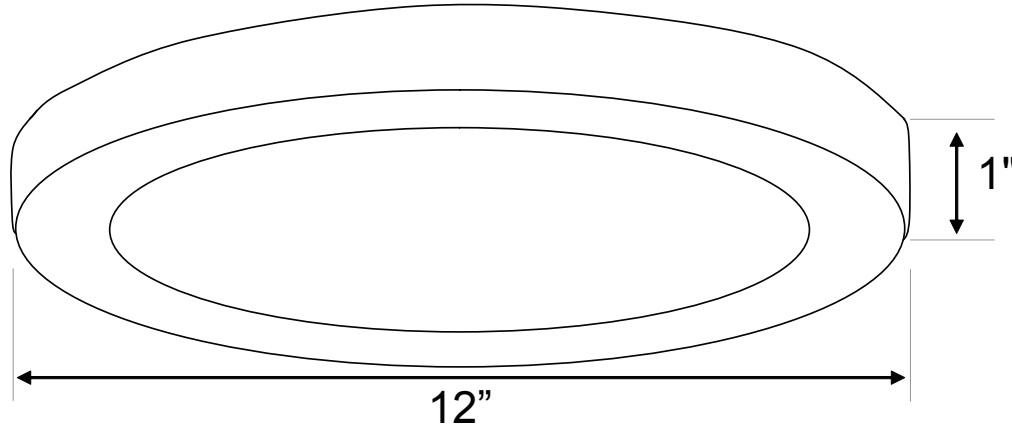

12", 22 watts Round LED Surface Mount Down Light is a low-profile down light intended for ceiling mount applications.

**Includes**

- (1) Surface mount fixture
- (1) Mounting plate
- (3) Wire Nuts
- (1) Fitting instruction
- (2) Wood screws

**Specifications**

|   |   |
|---|---|
| Electrical  | Input: AC 100 – 120V<br>22W                           |
| Power Factor  | 0.95  |
| LEDs  | Epistar   |
| LED Life  | 50,000 hours  |
| Lumen Output<br>WW = Warm White<br>NW = Neutral White         | 1800 WW, 1850 NW                                      |
| Lumen Efficacy (LPW)<br>WW = Warm White<br>NW = Neutral White | 82 WW, 84 NW  |
| Colour Temperature  | Warm White 3000K<br>Neutral White 4000K               |
| CRI   | ≥80   |
| Appearance Size<br>(D x H)                                    | 12" x 1"<br>(305mm x 25mm)                            |
| Approvals   | cETLus listed for wet locations,<br>Energy Star rated |

**Ordering Code:**

LVLDL - SR - 12 -  -  - L

LED Colour      Trim Finish

WW = Warm White      WH = White  
(3000K)              BK = Black  
NW = Neutral White      BZ = Bronze  
(4000K)              BN = Brushed Nickel