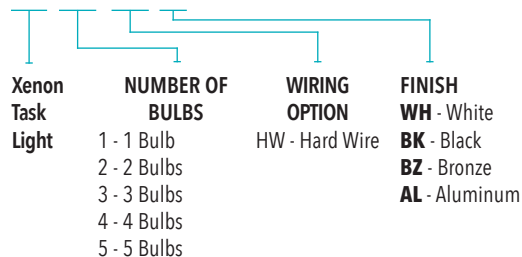

FEATURES

- Safety – low pressure 18 watt xenon lamps that burn cooler than halogen
- 10,000 hours lamp life
- Easily dimmable
- Fast and easy installation – push in terminals for wire connection, snap on covers
- 120 volt through wiring
- Available in 1, 2, 3, 4 & 5 lamp units
- Hinged lens for easy relamping
- Captive mounting screws included in bulb compartment
- Available in 4 colours: White, Bronze, Black and Brushed Aluminum
- 1 year limited warranty

APPLICATIONS

- Under cabinet task light
- Over cabinet accent light
- Display cases and exhibits
- Merchandising
- Indirect accent light
- Wall units and bars
- Office work stations

PRODUCT CODES

XTL - X - YY/ZZ

SPECIFICATIONS

Operating Voltage	120V AC
Energy Usage	XTL-1 = 18W XTL-2 = 36W XTL-3 = 54W XTL-4 = 72W XTL-5 = 90W
Max. Number of bulbs per Circuit	Hardwire units can be daisy chained up to 66 bulbs or 1188 watts
Replacement Lamp	12 V, 18 W, product code XTL-BULB
Product Material	Aluminum body, ABS end covers
Product Finish	Black & White: Powder Coating Aluminum, Bronze: Anodized
Product Colour	Black, White, Aluminum, Bronze
Lens	Frosted Glass
Product Finish	Black & White: Powder Coating Aluminum, Bronze: Anodized
Lens	Frosted Glass
Dimensions	XTL-1 9" x 4 5/8" x 1 1/2" (229 x 113 x 39mm) XTL-2 17 1/2" x 4 5/8" x 1 1/2" (445 x 113 x 39mm) XTL-3 26" x 4 5/8" x 1 1/2" (659 x 113 x 39mm) XTL-4 34 1/2" x 4 5/8" x 1 1/2" (875 x 113 x 39mm) XTL-5 38 1/2" x 4 5/8" x 1 1/2" (967 x 113 x 39mm)
Weight	XTL-1 = 350g XTL-2 = 760g XTL-3 = 1100g XTL-4 = 1450g XTL-5 = 1680g
Approvals	cETLus listed