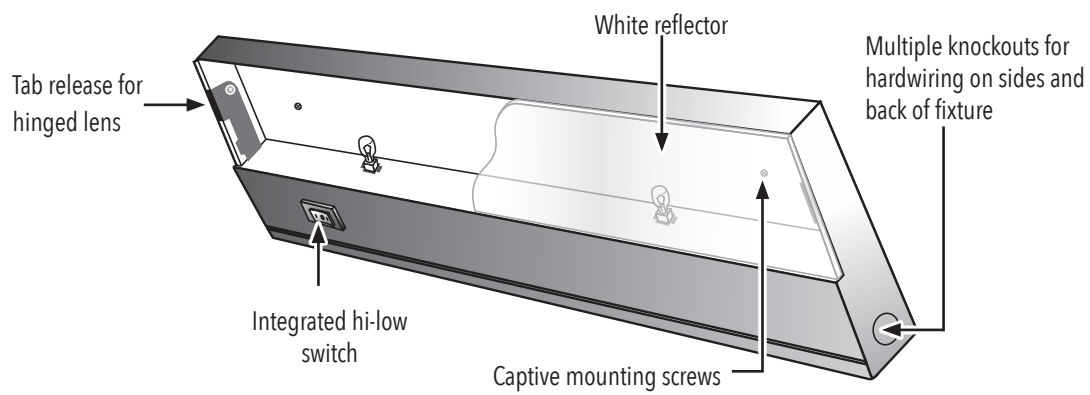

APPLICATIONS

- Under cabinet task light
- Over cabinet accent light
- Display cases and exhibits
- Merchandising
- Indirect accent light
- Wall units and bars
- Office work stations

PRODUCT CODES

XTL - X - YY/ZZ

SPECIFICATIONS

Operating Voltage	120V AC
Energy Usage	XTL-1 = 18W XTL-2 = 36W XTL-3 = 54W XTL-4 = 72W XTL-5 = 90W
Max. Number of bulbs per Circuit	Hardwire units can be daisy chained up to 66 bulbs or 1188 watts
Replacement Lamp	12 V, 18 W, product code XTL-BULB
Product Material	Aluminum body, ABS end covers
Product Finish	Black & White: Powder Coating Aluminum, Bronze: Anodized
Product Colour	Black, White, Aluminum, Bronze
Lens	Frosted Glass
Product Finish	Black & White: Powder Coating Aluminum, Bronze: Anodized
Lens	Frosted Glass
Dimensions	XTL-1 9" x 4 5/8" x 1 1/2" (229 x 113 x 39mm) XTL-2 17 1/2" x 4 5/8" x 1 1/2" (445 x 113 x 39mm) XTL-3 26" x 4 5/8" x 1 1/2" (659 x 113 x 39mm) XTL-4 34 1/2" x 4 5/8" x 1 1/2" (875 x 113 x 39mm) XTL-5 38 1/2" x 4 5/8" x 1 1/2" (967 x 113 x 39mm)
Weight	XTL-1 = 350g XTL-2 = 760g XTL-3 = 1100g XTL-4 = 1450g XTL-5 = 1680g
Approvals	cETLus listed