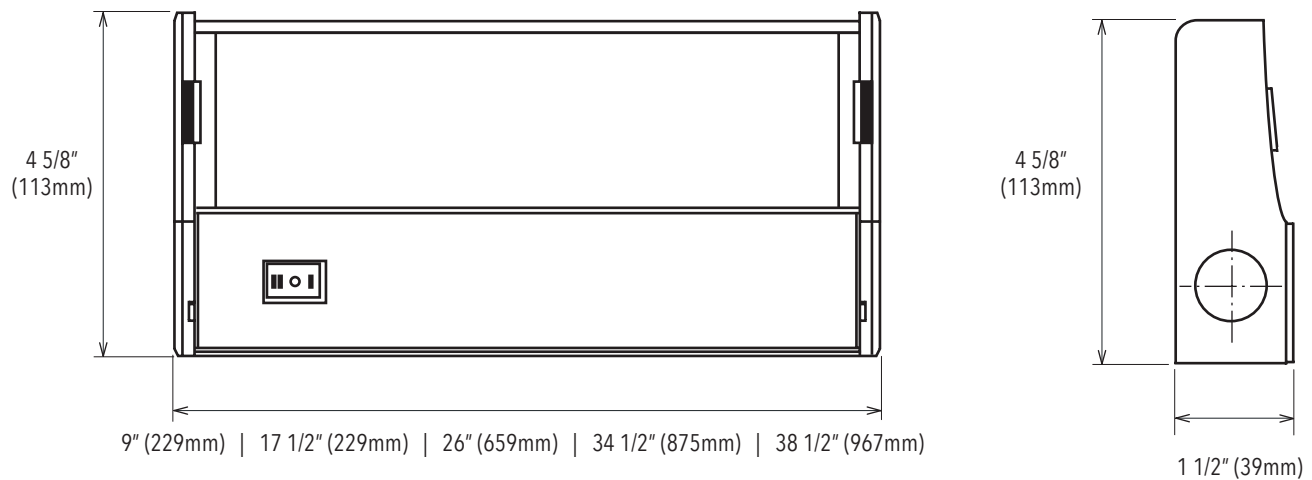

REPLACEMENT PARTS

XTL-BULB

18W, 12V Xenon replacement bulb

XTL-12-60

60 watt Replacement Transformer

XTL-12-80

80watt Replacement Transformer

XTL-SW-2-BK (HI-OFF-LOW)

Replacement Rocker Switch, Black

XTL-SW-2-WH (HI-OFF-LOW)

Replacement Rocker Switch, White