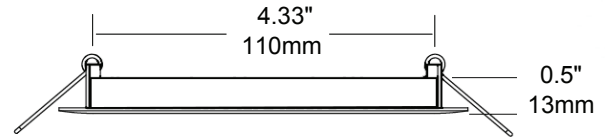

# Thin-Line LED Down Light

DIMMABLE

4", 9 watts Thin-line LED Down Light. Designed for retrofit and new construction, damp and wet locations, Thin Line Downlights are a versatile and affordable choice for countless applications.

## Features

- Energy Star rated - up to 80% energy savings
- 120° beam spread
- Warm White and Neutral White color temperatures
- Two spring loaded clips to attach to any ceiling material
- 4 trim finishes available
- Suitable for damp and wet locations
- No IC can required, for direct contact with insulation and combustible materials
- 50,000 hour life
- 5 year limited warranty
- Airtight
- cETLus and Energy Star listed

## Specifications

CTT	WW (3000K) NW (4000K)
Input Current	250mA
Output Power(W)	9 Watts
Working	36V DC
Lumen (lm)	575 (WW) 600 (NW)
CRI	>80
Luminous Efficacy (lm/W)	64lm/w (WW) 97lm/w (NW)
Approved Location	Damp / Wet
Life Span	> 50,000 hrs
Appearance Size	4.875" W x 0.5" D (124mm W x 13mm D)
Installation Hole Size	4.5" (114mm)