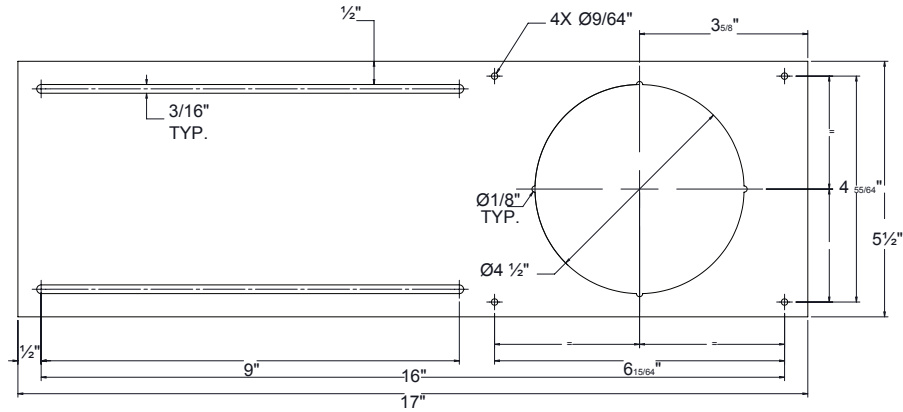

Thin-Line LED Down Light

DIMMABLE

4", 9 watts Thin-line LED Down Light. Designed for retrofit and new construction, damp and wet locations, Thin Line Downlights are a versatile and affordable choice for countless applications.

Construction Plate

LVLDDL-CP-04

Note: this item is sold separately.

www.magiclite.com

905-825-9592
888-945-5483

905-825-8334

lights@magiclite.com