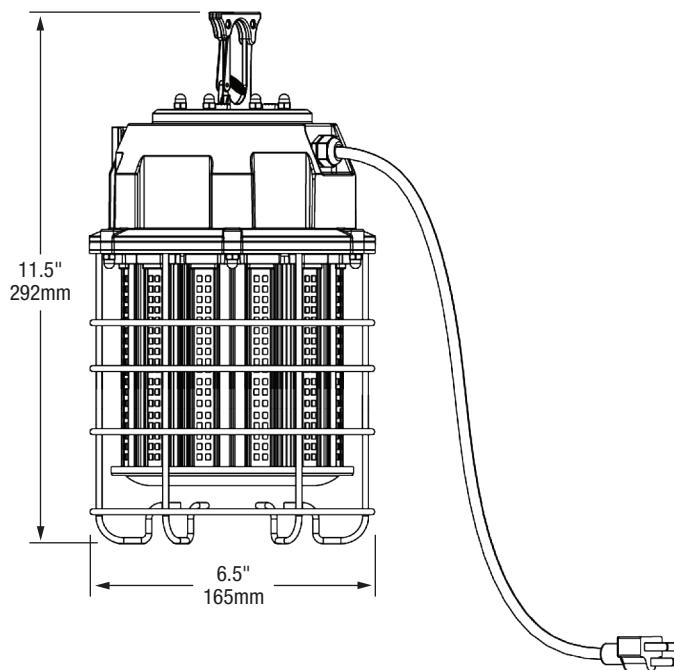

## Features

- Spring Loaded Hook
- 10ft power cord with plug
- 6KV/10KV surge protection
- Hidden, built-in hidden socket
- Eye-catching housing
- Electrolytic stainless steel guard
- Epistar LEDs
- Hollow Heat Sink
- Silicone gaskets for damp location use
- 5 year limited warranty

## Specifications

Electrical	AC100–277V, 100W, 50–60Hz
Surge Protection	6KV
Driver	Internal Driver
LEDs	Epistar 2835
Number of LEDs	408
Life Span	50,000 hours
Lumen Output	12,500 lumens
Luminous Efficacy	125 LM/W
CRI	>80
CCT	5000 K
Beam Angle	360°
Dimensions	6.5" x 11.5" H ( 165 mm x 292 mm)
Net Weight	2.8 kg
Approvals	DLC, cUL, listed for damp location

### Dimensions