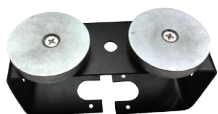

Accessories

LWL-MM
Magnet mount kit