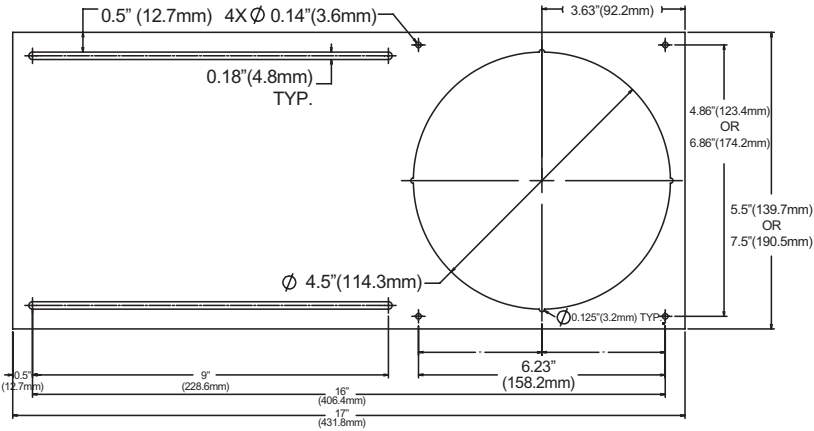

## Specifications

Power Consumption	12W
Input Voltage	30V DC*, 320mA constant current
Beam Angle	25/36°
Color Temperature	
Warm White	3000 K
Neutral White	4000 K
Lumens	
Warm White	870
Neutral White	930
Size	1.97" x 5.1" (50 x 129.5mm)
Approvals	cETLus listed for damp locations

## Ordering Code:

GDL - 4 - 12W -  -  -   
 Beam Angle: 25 - 25 degrees, 36 - 36 degrees  
 LED Color: WW - Warm White, NW - Neutral White  
 Finish: WH - White Gloss Enamel, BL - Black, BZ - Bronze, SN - Satin Nickel

### Construction Plate