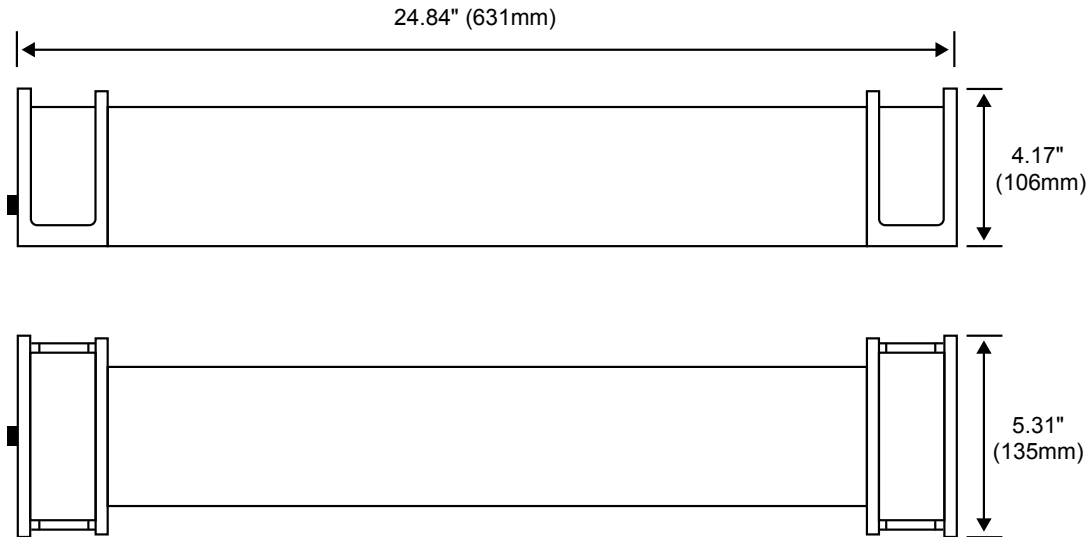

Beautifully designed, elegant and a great addition to any decor, the Magic Lite Vanity Lights will compliment any designer look.

Features

- Elegant and energy efficient design
- Brushed nickel trim finish
- 50,000 hours life
- Suitable for damp location
- cETLus listed
- Energy Star rated – up to 60% energy savings
- Easy installation
- Maintenance free
- Even light distribution
- Dimmable

Applications

- Hallways
- Lobbies
- Banquet Hall
- Retail
- Restaurants

Ordering Code:

VLN - 20 - - BN

CCT:

- 27K - 2700 K
- 30K - 3000 K
- 40K - 4000 K
- 50K - 5000 K

NOTE: 3000K is stock, all other colour temperatures are special order

Specifications

Watt	20
Input Voltage	AC120–277V
CCT	2700 K 3000 K 4000 K 5000 K
Light Output	>1600 LM
CRI	>80
Beam Angle	120°
Warranty	3 Years
Dimmable	Yes

Project		Type	
Date		Contact	
Notes