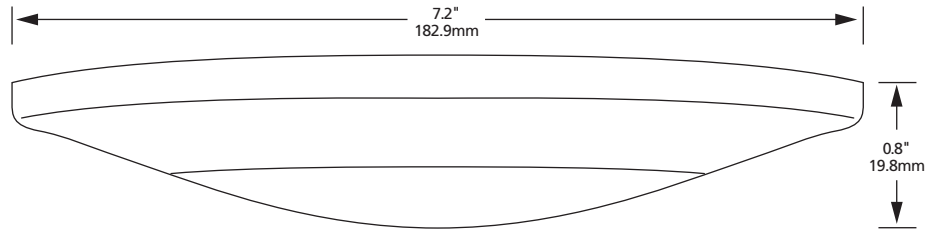

6" Surface/Recessed LED Down Light