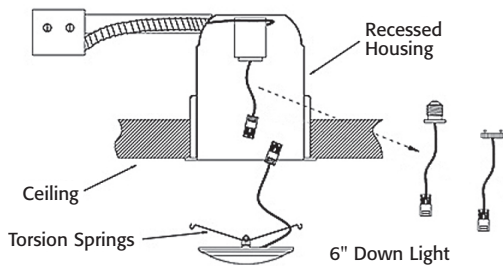

Recessed Mounting