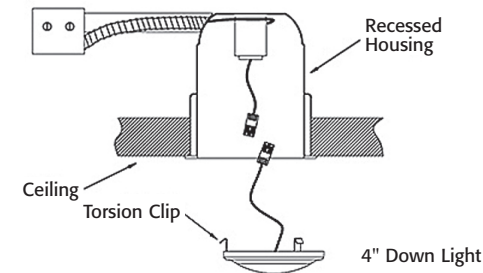

Recessed Mounting