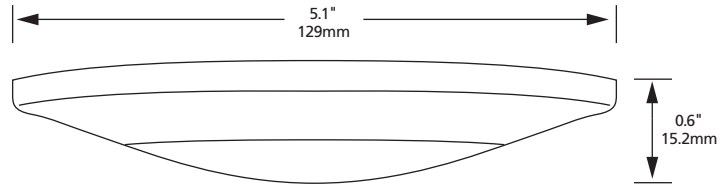

Applications

- Lobbies
- Hallways
- Banquet halls
- Elevators
- Stairways
- Retail
- Restaurants
- Residential

Specifications

Electrical	4" = 120V AC, 9W 6" = 120V AC, 15W
LEDs	Epistar
LED Life	50,000 hours
Luminous Flux	4" = 650 lumens 6" = 1000 lumens
Beam Angle	120°
Colour Temperature	2700K – 4000K
CRI	> 90
Operating Temperature	-40C – +40C
Construction	Die cast aluminum, white polycarbonate lens
Finish	White, Rubbed Oil Bronze, Satin Nickel
Appearance Size (W x H)	4" = 5.1" x 0.6" (129.5mm x 152.0mm) 6" = 7.2" x 0.78" (182.9mm x 19.8mm)
Approvals	cETLus listed for wet locations, Energy Star rated

Product Codes

DL - X - XD - YY - ZZ				
Surface/Recessed LED Down Light	Fixture Size	Watt	Colour Temperature	Trim Colour
	4 - 4" fixture	9D - 9 watts	27 - 2700K	WH - White
	6 - 6" fixture	15D - 15 watts	30 - 3000K 40 - 4000K	RB - Rubbed Oil Bronze SN - Satin Nickel