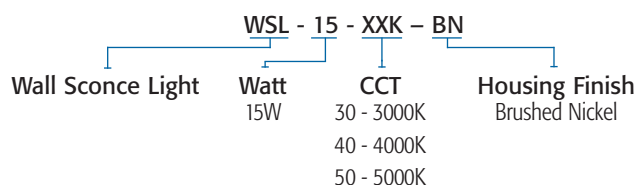

Applications

- Hallways
- Lobbies
- Banquet halls
- Retail
- Restaurants

Product Codes

NOTE: 3000K is stock, all other colour temperatures are special order, MOQ required.

Product Codes

NOTE: 3000K is stock, all other colour temperatures are special order, MOQ required.