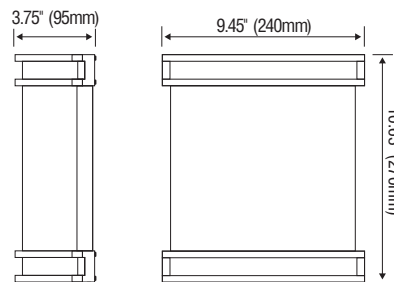

Applications

- Hallways
- Lobbies
- Banquet halls
- Retail
- Restaurants