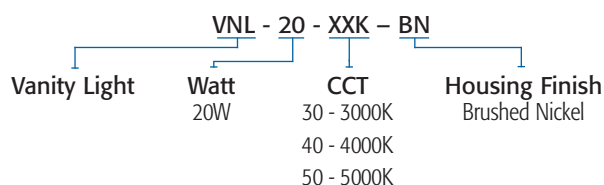

Product Codes

NOTE: 3000K is stock, all other colour temperatures are special order, MOQ required.