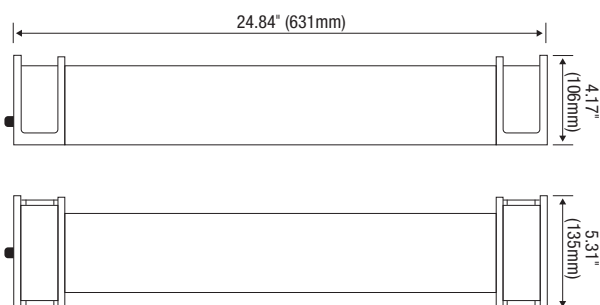

Applications

- Hallways
- Lobbies
- Banquet halls
- Retail
- Restaurants