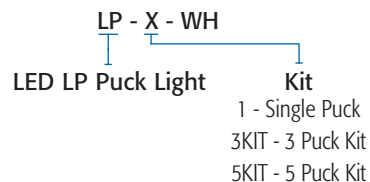

Product Codes

NOTE:

LP-3KIT-WH Kit includes 3-hub connector, 9W plug-in driver and in-line dimmer.
LP-5KIT-WH Kit includes 6-hub connector, 15W plug-in driver and in-line dimmer.