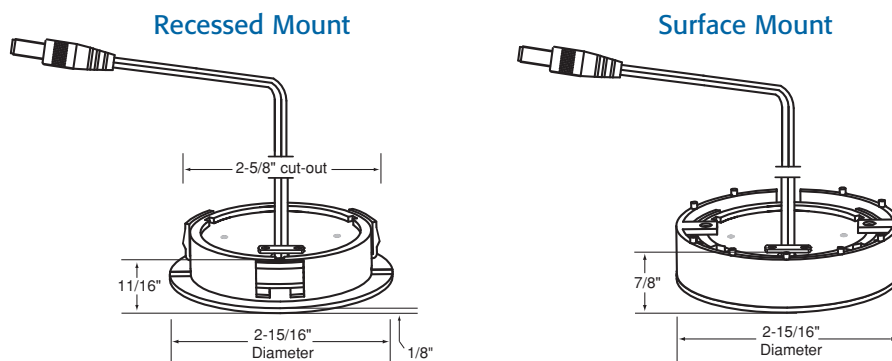

Dimmable Drivers

LP-3P-9W

9W plug-in driver
120V, AC input
15V, 140mA output
Six foot (72") power cord to polarized 2-prong AC plug and 60" lead wire to hub
Includes 3-port hub and in-line linear dimmer
58" lead wire
cUL/us Listed

LP-6P-15W

15W plug-in driver
120V, AC input
15V, 140 mA output
Six foot (72") power cord to polarized 2-prong AC plug and 60" lead wire to hub
Includes 6-port hub and in-line linear dimmer
58" lead wire
cUL/us Listed