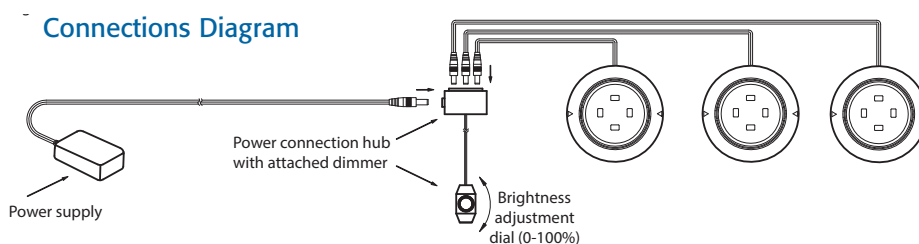

Dimmable Drivers

LP-3P-9W

9W plug-in driver
120V, AC input
15V, 140mA output
Six foot (72") power cord to polarized 2-prong AC plug and 60" lead wire to hub
Includes 3-port hub and in-line linear dimmer
58" lead wire
cUL/us Listed

LP-6P-15W

15W plug-in driver
120V, AC input
15V, 140 mA output
Six foot (72") power cord to polarized 2-prong AC plug and 60" lead wire to hub
Includes 6-port hub and in-line linear dimmer
58" lead wire
cUL/us Listed