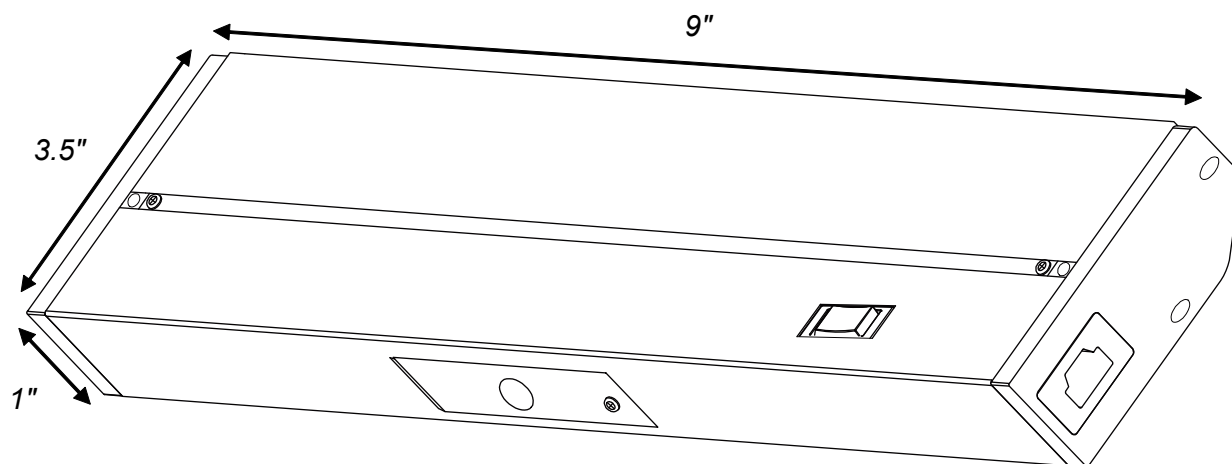

LTSPRO-9-YY is constructed with aluminum housing and a matte white polycarbonate diffuser. It has a hi-low rocker switch and a slide selector switch for changing Kelvin colour temperature.

Features

- Adjustable to 3 colour temperatures: 2700K, 3300K and 4000K (warm white to cool white)
- Dimmable with most ELV dimmers
- Comes with High / Low Switch
- Low power consumption
- Edge Lit technology eliminates hot spots - smooth luminance
- Fast and easy installation - quick connects, captive mounting screws
- Comes with cord and plug as well as knockouts for hardwire
- 3/8" connector provided
- Shallow profile conceals fixture
- Linkable up to 400 watts
- 90 CRI - the best in the business!
- Available in 6 sizes 9", 12", 18", 24", 32" and 40"
- 3 year limited warranty
- cETLus and EnergyStar listed for dry locations.

Specifications

Colour Rendering Index	90+
Input Power	120V
Colour Temperature	2700K - 4000K
LEDs	Epistar
Power Factor	0.95
Watt	3W
Lumens	150-200
Dimensions	L - 9" W - 3.5" H - 1"
Dimmable	Yes
Finish Colour	BK - Black BZ - Bronze SN - Satin Nickel WH - White

Ordering Code:

LTSPRO - 9 -

Finish Colour: **BK** - Black
BZ - Bronze
SN - Satin Nickel
WH - White

Included with each fixture:

- (1) Under cabinet lighting fixture
- (1) 182.88 cm (72") cord and plug
- (1) End-to-end connector
- (1) Romex connector
- (2) Wood screws
- (1) 20.86cm (8") jumper cable

Project		Type	
Date		Contact	
Notes