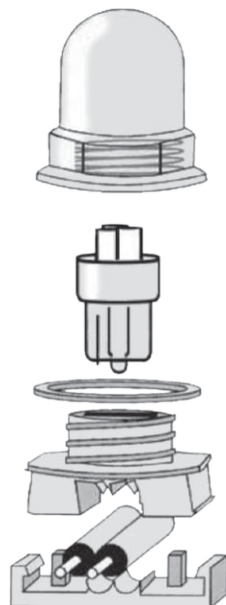

12V LED Wedge Light is a robust all-weather product, ideal for buildig outlines and other decorative lighting applications.

Specifications

Electrical	12V DC, .25W
LED Life	50,000 hours
LED Colours	Cool White 6000K Warm White 2700k Red, Blue, Green, Amber <small>*Colours available upon request.</small>
Lumens	15 lm
Efficacy	60lm/w
Cable	PVC Black SPT2 16AWG outdoor rated
Operating Temperature	-25°C to 65°C
Maximum length	150' (45.6M) Not to exceed 200 lamps
Wiring	Directly wired to class 2, 12V power supply

Power Supplies

Dimmable Indoor/Outdoor		Max # of Globes
MLDRE-20-12-DM	20 Watts	80
MLDRE-60-12-DM	60 Watts	200
Non Dimmable Indoor/Outdoor		
LEDDR-12-60	60 Watts	200
Non Dimmable Indoor		
LEDDR-12-20W-HW	20 Watts	80

Features

- Low power consumption
- Safe class 2, 12V power supply
- Field cuttable
- Multiple lamp spacing available
- Durable construction for indoor and outdoor use
- Available in Cool White and Warm White
- Optional Red, Blue, Green, & Amber are also available.

Ordering Code:

MGWL - 06 -

Spacing
6" Standard

Colour

WW - Warm White
CW - Cool White
R - Red
BL - Blue
G - Green
AM - Amber

Wedge spare lamp ordering Code:

MGWL -

Colour