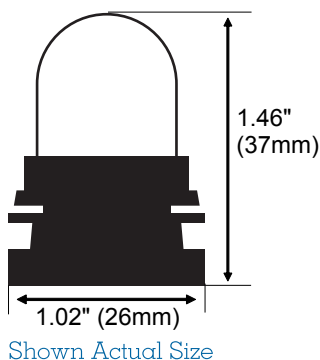

12V LED Wedge Light is a robust all-weather product, ideal for buildig outlines and other decorative lighting applications.

Specifications

Electrical	12V DC, .25W
LED Life	50,000 hours
LED Colours	Cool White 6000K Warm White 2700k Red, Blue, Green, Amber <small>*Colours available upon request.</small>
Lumens	15 lm
Efficacy	60lm/w
Cable	PVC Black SPT2 16AWG outdoor rated
Operating Temperature	-25°C to 65°C
Maximum length	150' (45.6M) Not to exceed 200 lamps
Wiring	Directly wired to class 2, 12V power supply

Power Supplies

Dimmable Indoor/Outdoor		Max # of Globes
MLDRE-20-12-DM	20 Watts	80
MLDRE-60-12-DM	60 Watts	200
Non Dimmable Indoor/Outdoor		
LEDDR-12-60	60 Watts	200
Non Dimmable Indoor		
LEDDR-12-20W-HW	20 Watts	80

Ordering Code:

MGWL - 06 -

Spacing
6" Standard

Colour

WW - Warm White
CW - Cool White
R - Red
BL - Blue
G - Green
AM - Amber

Wedge spare lamp ordering Code:

MGWL -

Colour