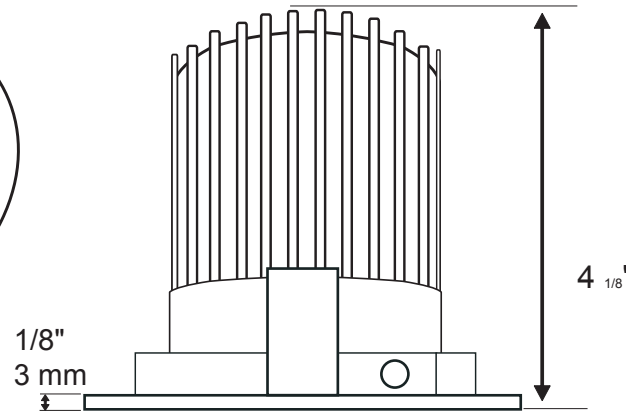

### LV-DL13 Specification

Power (W) 12  
 Size (inches)  $\varnothing 2 \frac{3}{4} \times 4$ , cut out,  $\varnothing 3 \frac{9}{16}$   
 Size (mm)  $\varnothing 70 \times 102$ , cut out,  $\varnothing 90$   
 Colour Temperature 3000-3500K  
 Lumen (lm) 1080  
 Beam Angle ( $^{\circ}$ )  
 Input Current 0.28  
 Input Voltage 42

### Trim Specifications

Trim Finish  
 Size  $\varnothing 3 \frac{5}{32}$ " (80mm)