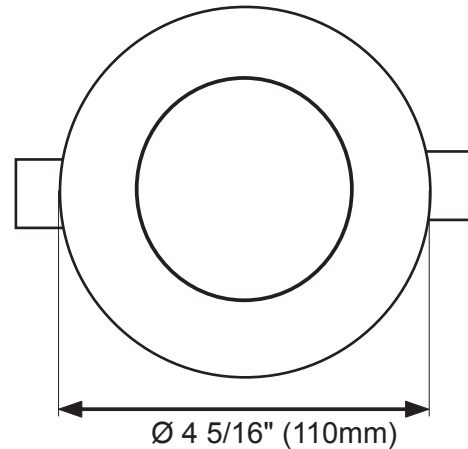

### LV-DL13 Specification

Power (W) 12  
 Size (inches)  $\varnothing 2 \frac{3}{4} \times 4$ , cut out,  $\varnothing 3 \frac{9}{16}$   
 Size (mm)  $\varnothing 70 \times 102$ , cut out,  $\varnothing 90$   
 Colour Temperature 3000-3500K  
 Lumen (lm) 1080  
 Beam Angle ( $^{\circ}$ )  
 Input Current 0.28  
 Input Voltage 42

### Trim Specifications

Trim Finish  
 Size  $\varnothing 3 \frac{5}{32}$ " (80mm)